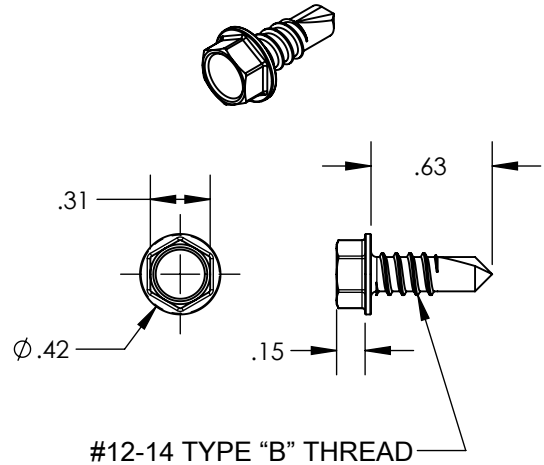

XR-1000<sup>®</sup>-SPLC-M1  
XR1000<sup>®</sup> BONDED SPLICE  
(INCL. SELF-TAPPING SCREWS)

**1) Splice, XR1000<sup>®</sup>, Mill 12" long**

**2) Screw, Self Drilling**

Property	Value
Material	6000 Series Aluminum
Finish	Mill