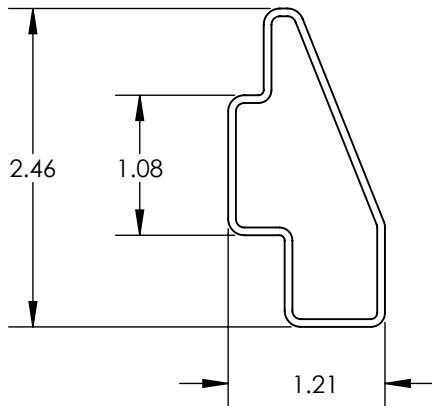

XR-1000<sup>®</sup>-SPLC-M1  
XR1000<sup>®</sup> BONDED SPLICE  
(INCL. SELF-TAPPING SCREWS)

**1) Splice, XR1000<sup>®</sup>, Mill 12" long**

**2) Screw, Self Drilling**

Property	Value
Material	6000 Series Aluminum
Finish	Mill